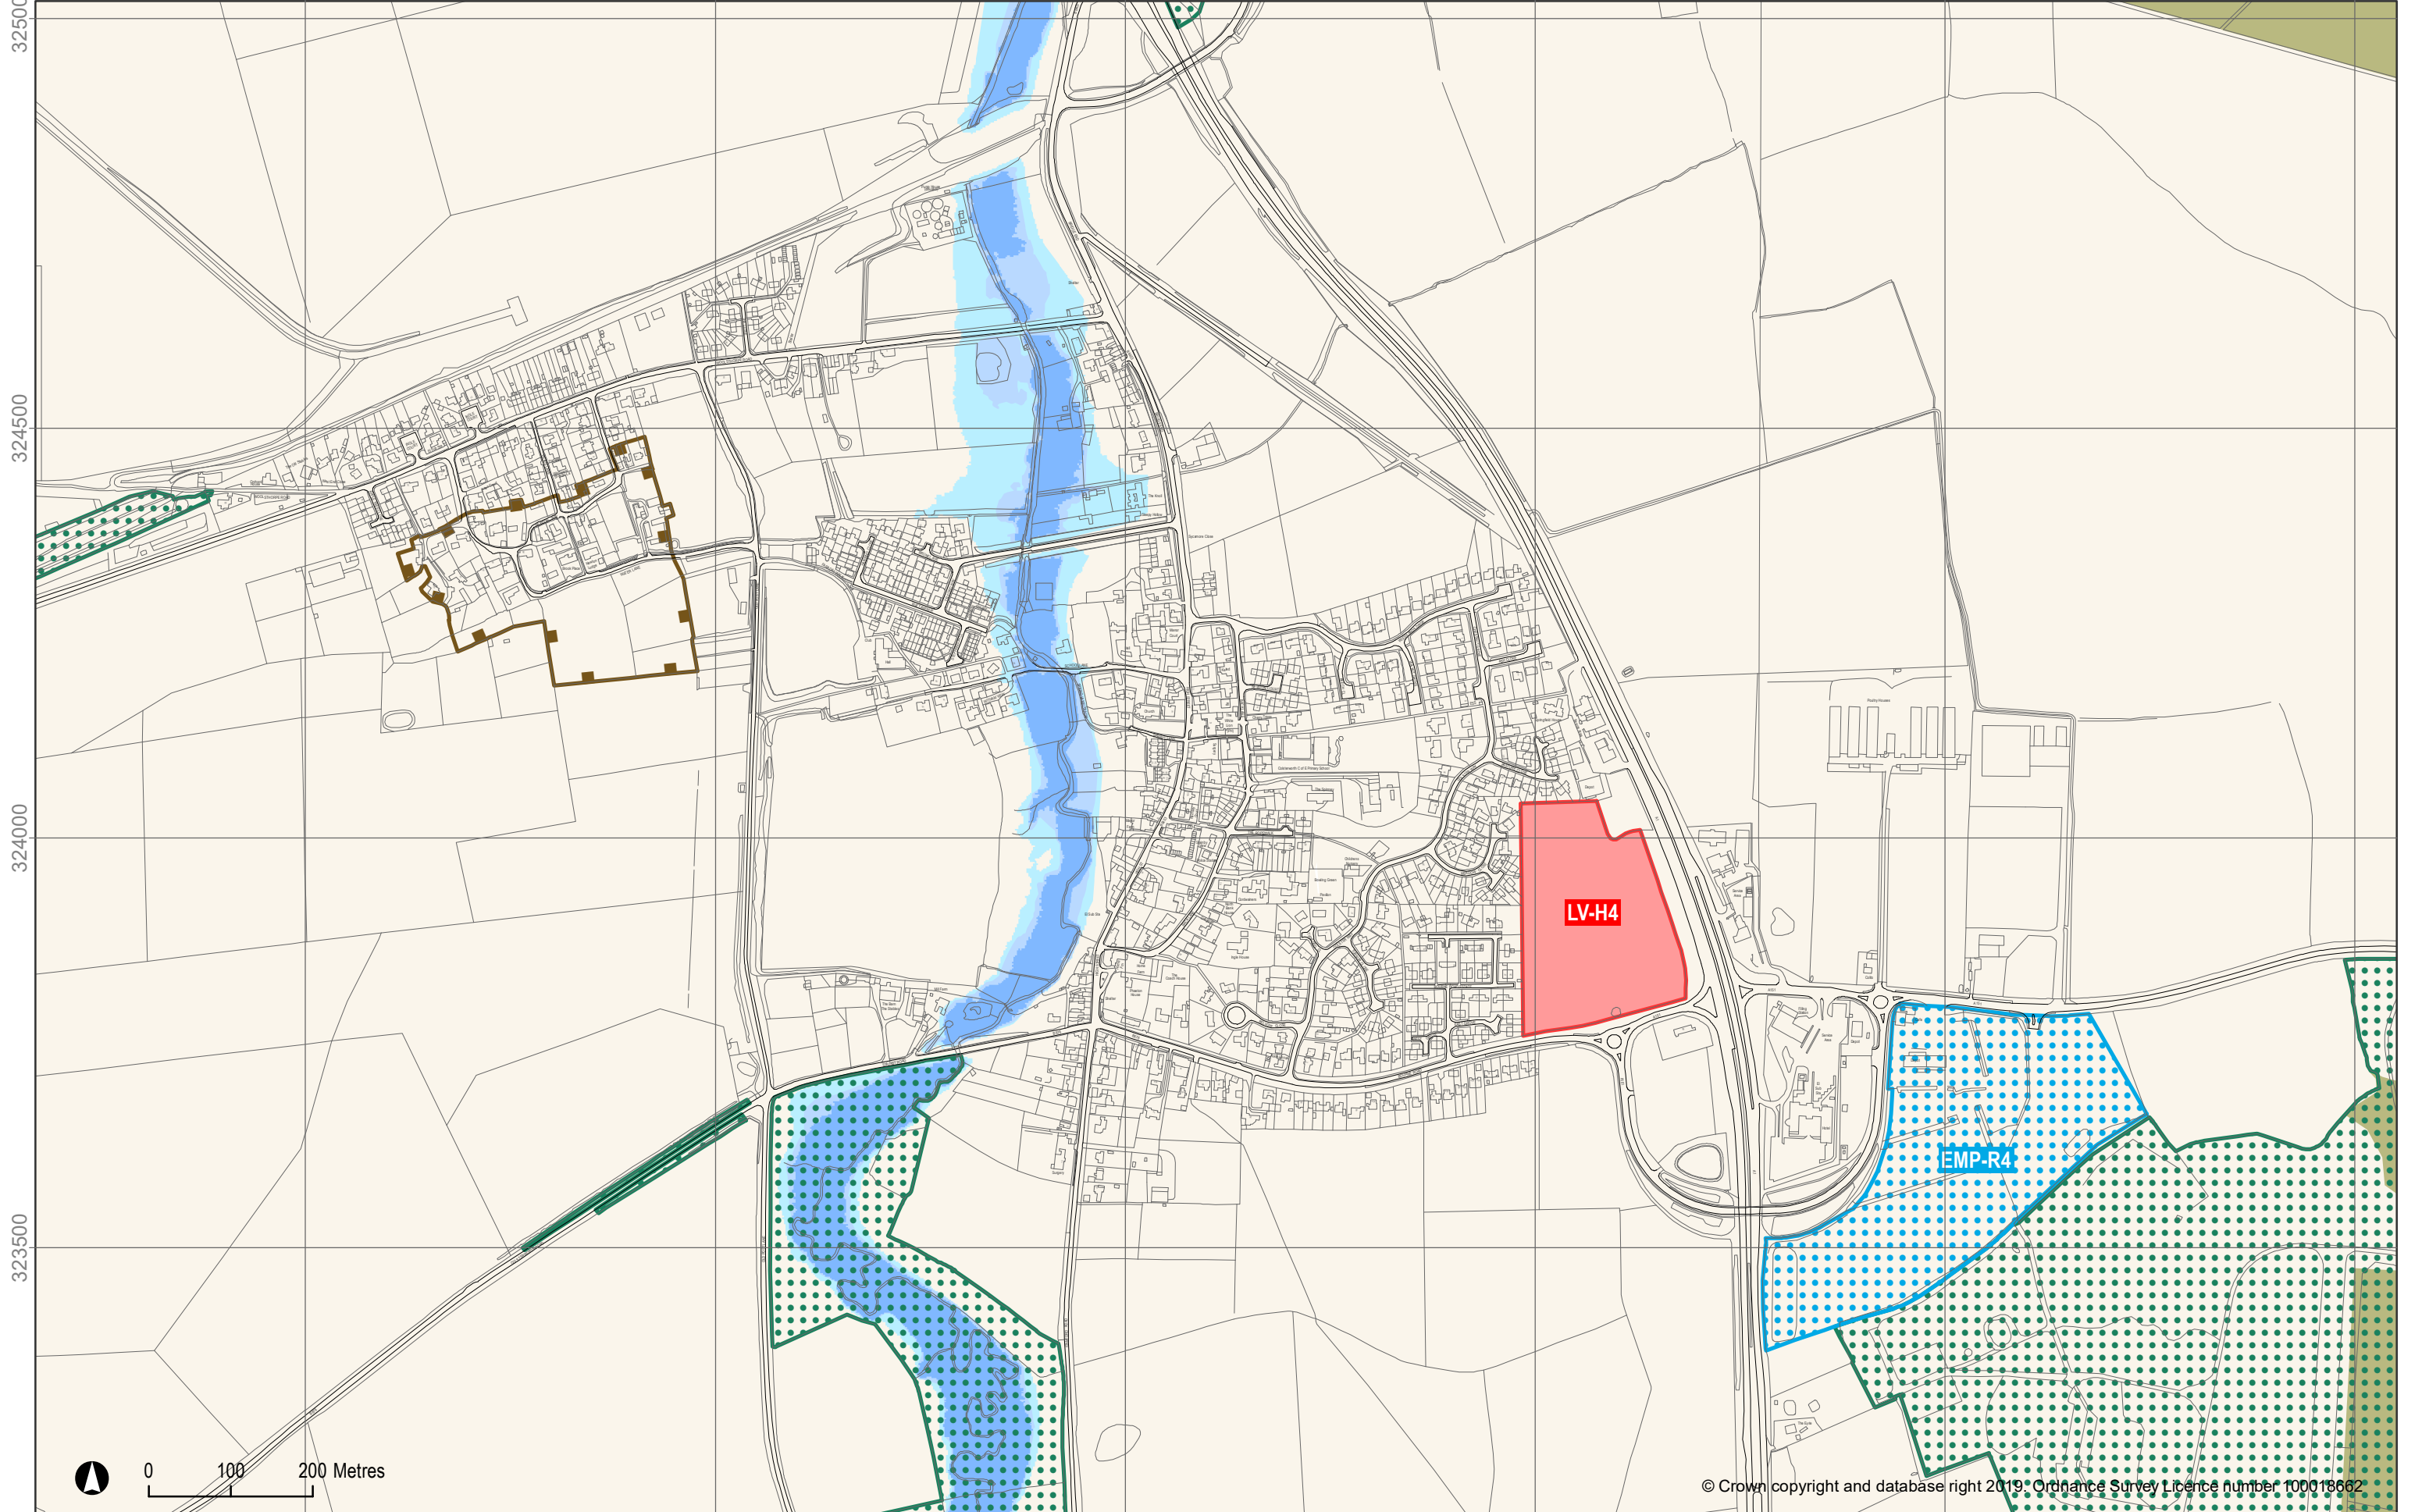

492000 492500 493000 493500 494000 494500

© Crown copyright and database right 2019. Ordnance Survey Licence number 100018662

© Natural England copyright 2019. Information licensed under the Open Government Licence v3.0. © Greater Lincolnshire Nature Partnership 2019

**SOUTH
KESTEVEN
DISTRICT
COUNCIL**

South Kesteven District Council

Local Plan to 2036 - Policies Map: Final

Inset 23: Colsterworth & District