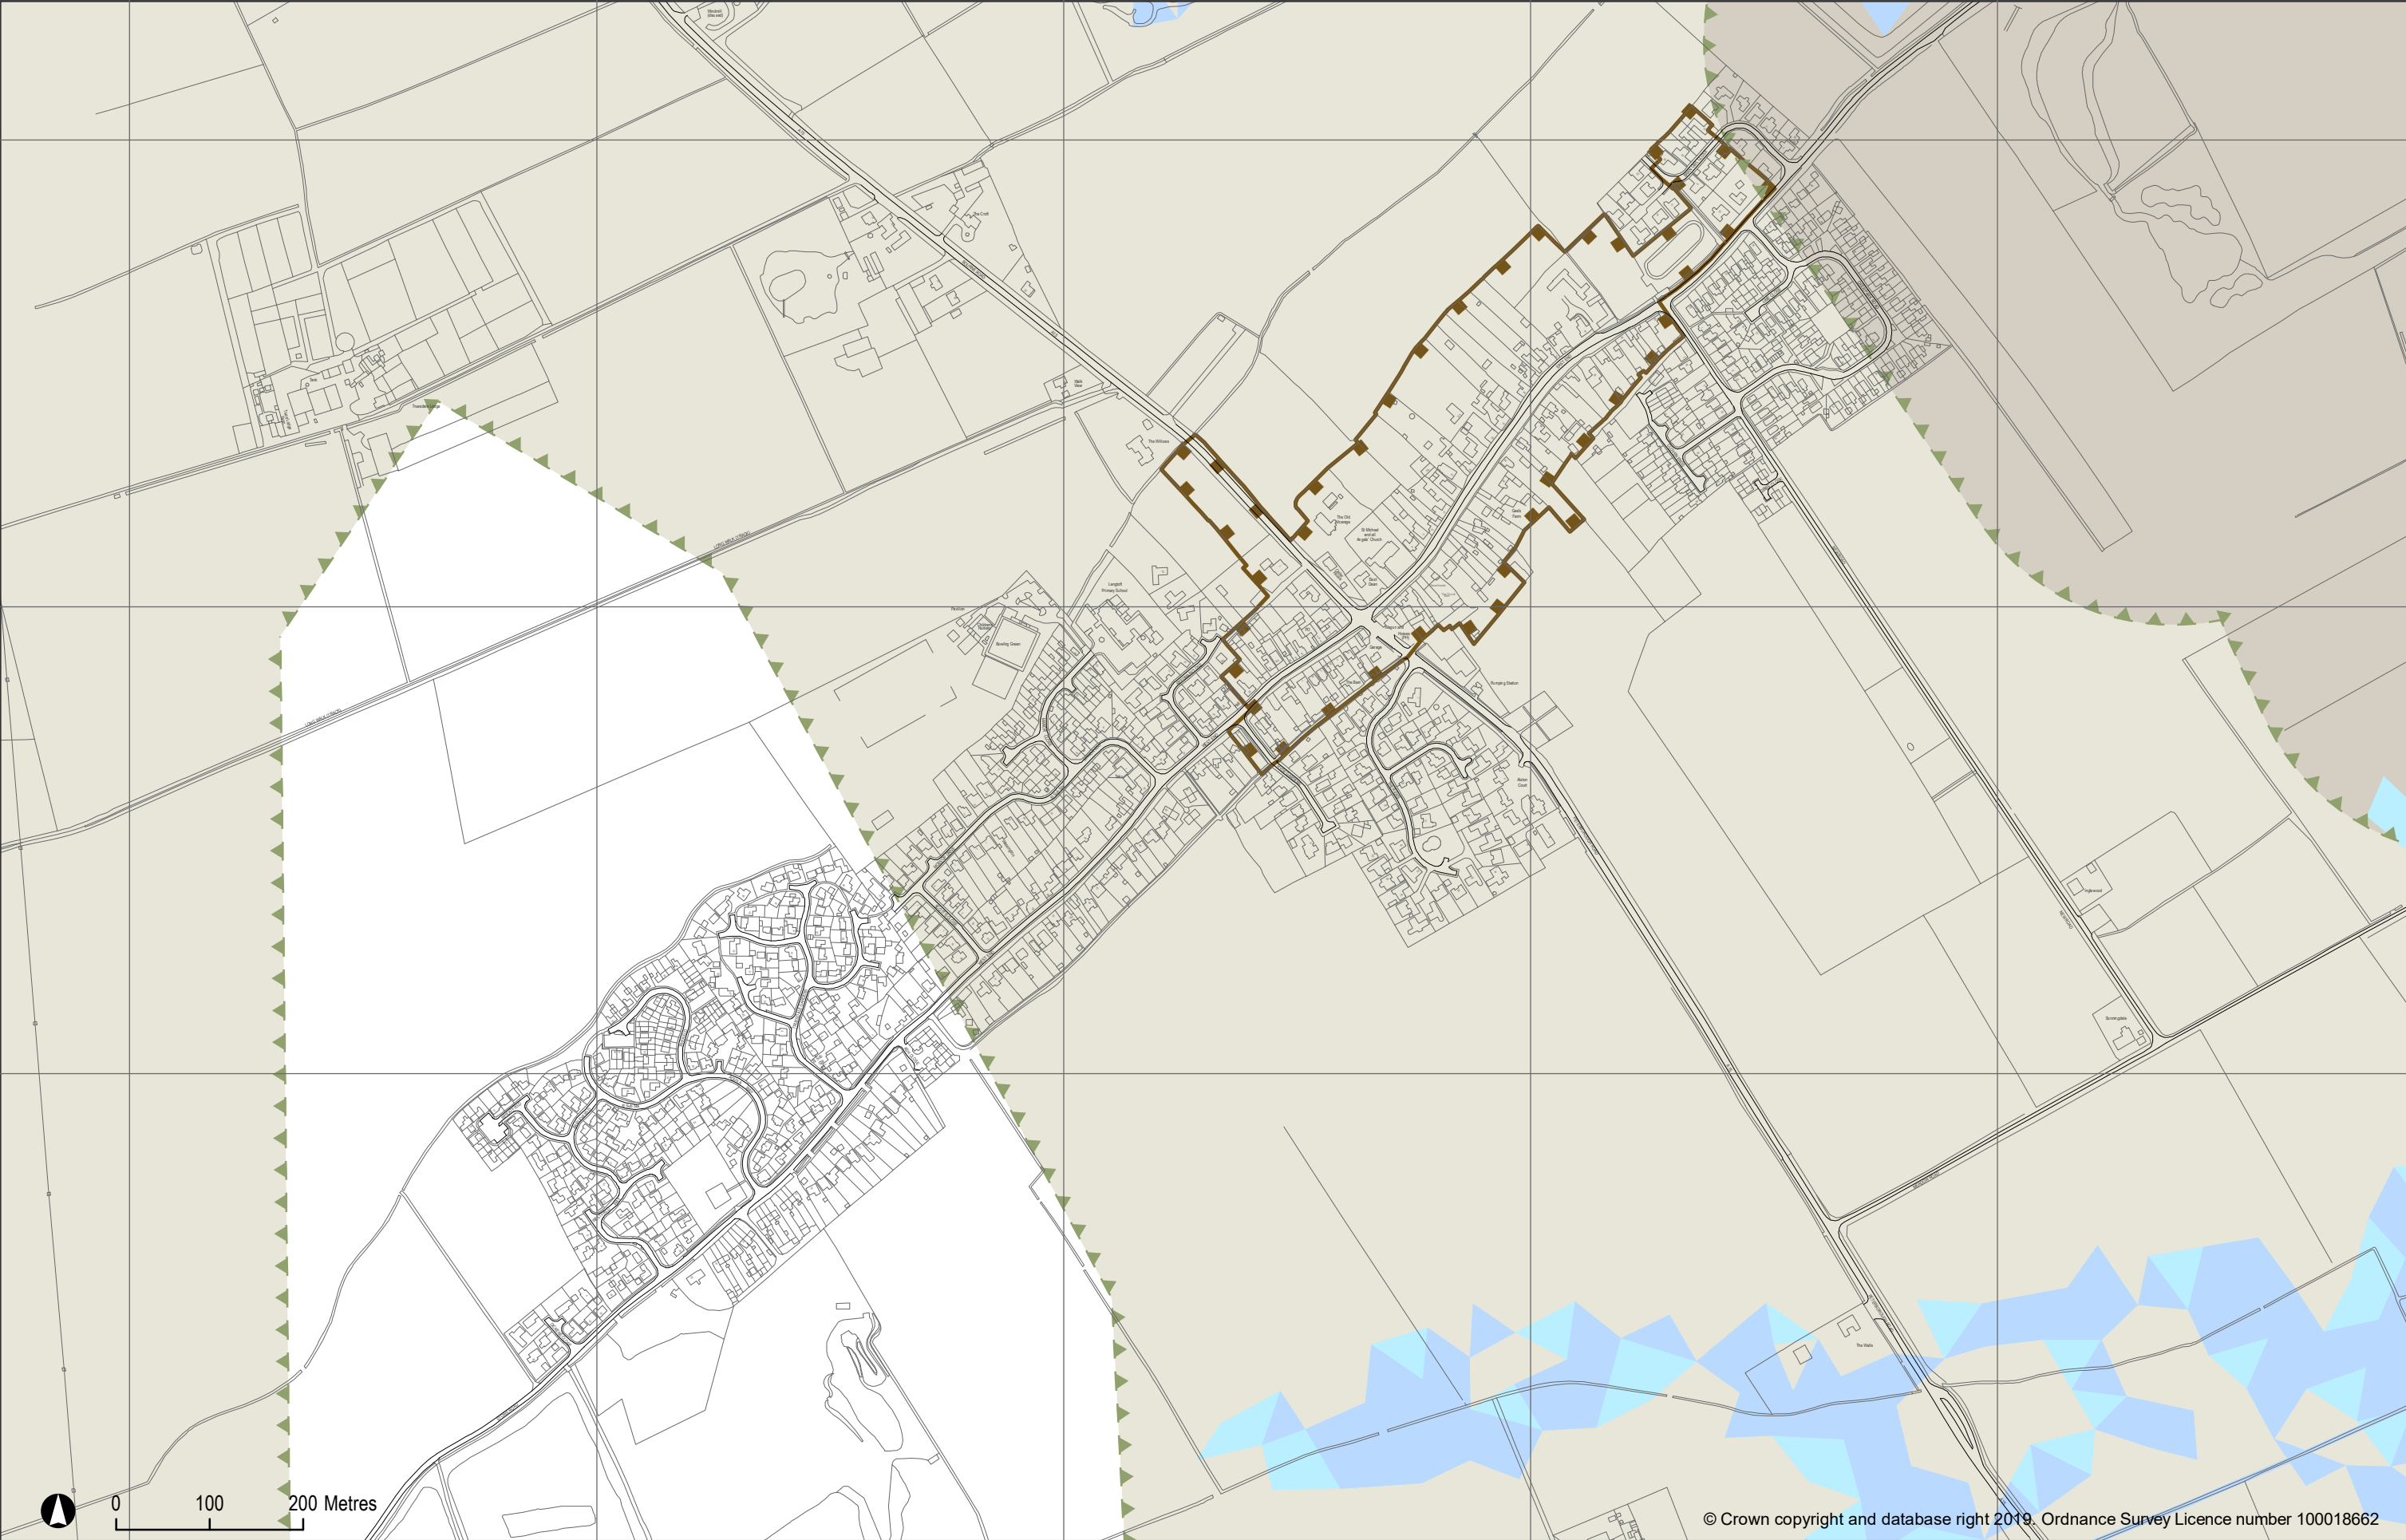

511000 511500 512000 512500 513000

313000
312500
312000
311500

© Crown copyright and database right 2019. Ordnance Survey Licence number 100018662

© Natural England copyright 2019. Information licensed under the Open Government Licence v3.0. © Greater Lincolnshire Nature Partnership 2019

**SOUTH
KESTEVEN
DISTRICT
COUNCIL**

South Kesteven District Council
Local Plan to 2036 - Policies Map: Final

Inset 50: Langtoft