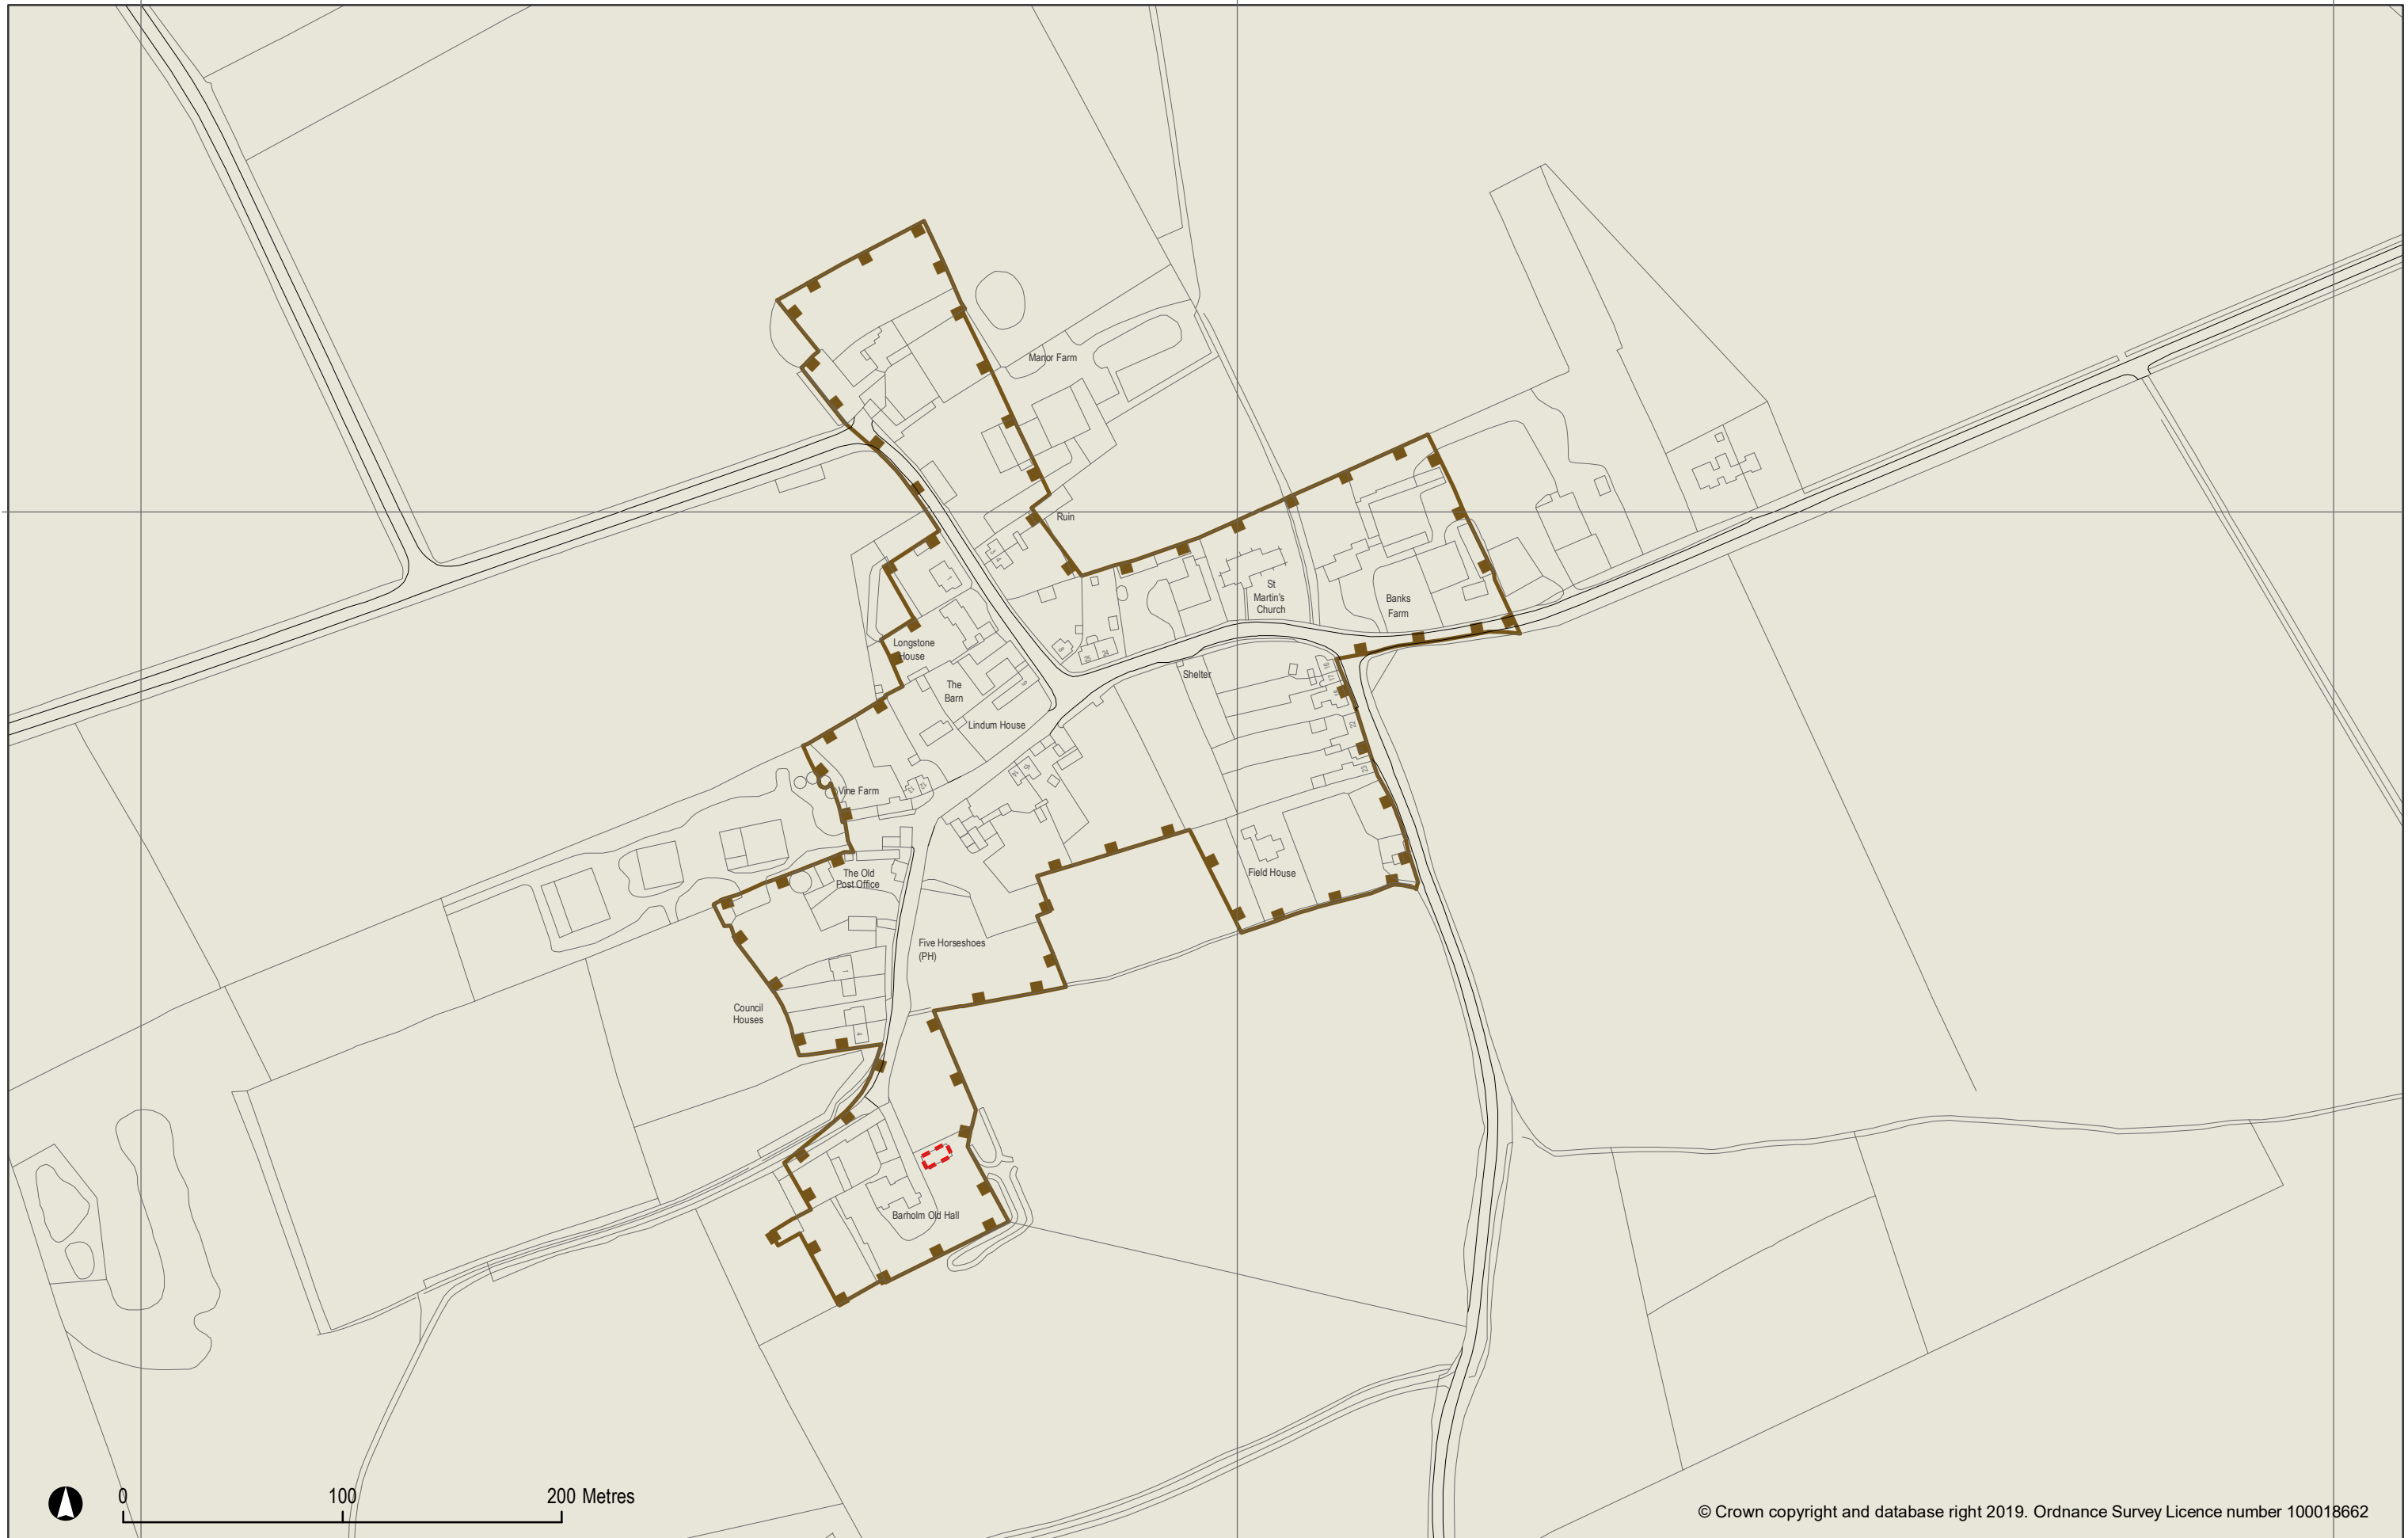

508500

509000

509500

311000

0 100 200 Metres

© Crown copyright and database right 2019. Ordnance Survey Licence number 100018662

**SOUTH
KESTEVEN
DISTRICT
COUNCIL**

South Kesteven District Council
Local Plan to 2036 - Policies Map: Final

© Natural England copyright 2019. Information licensed under the Open Government Licence v3.0. © Greater Lincolnshire Nature Partnership 2019

Inset 5: Barholm