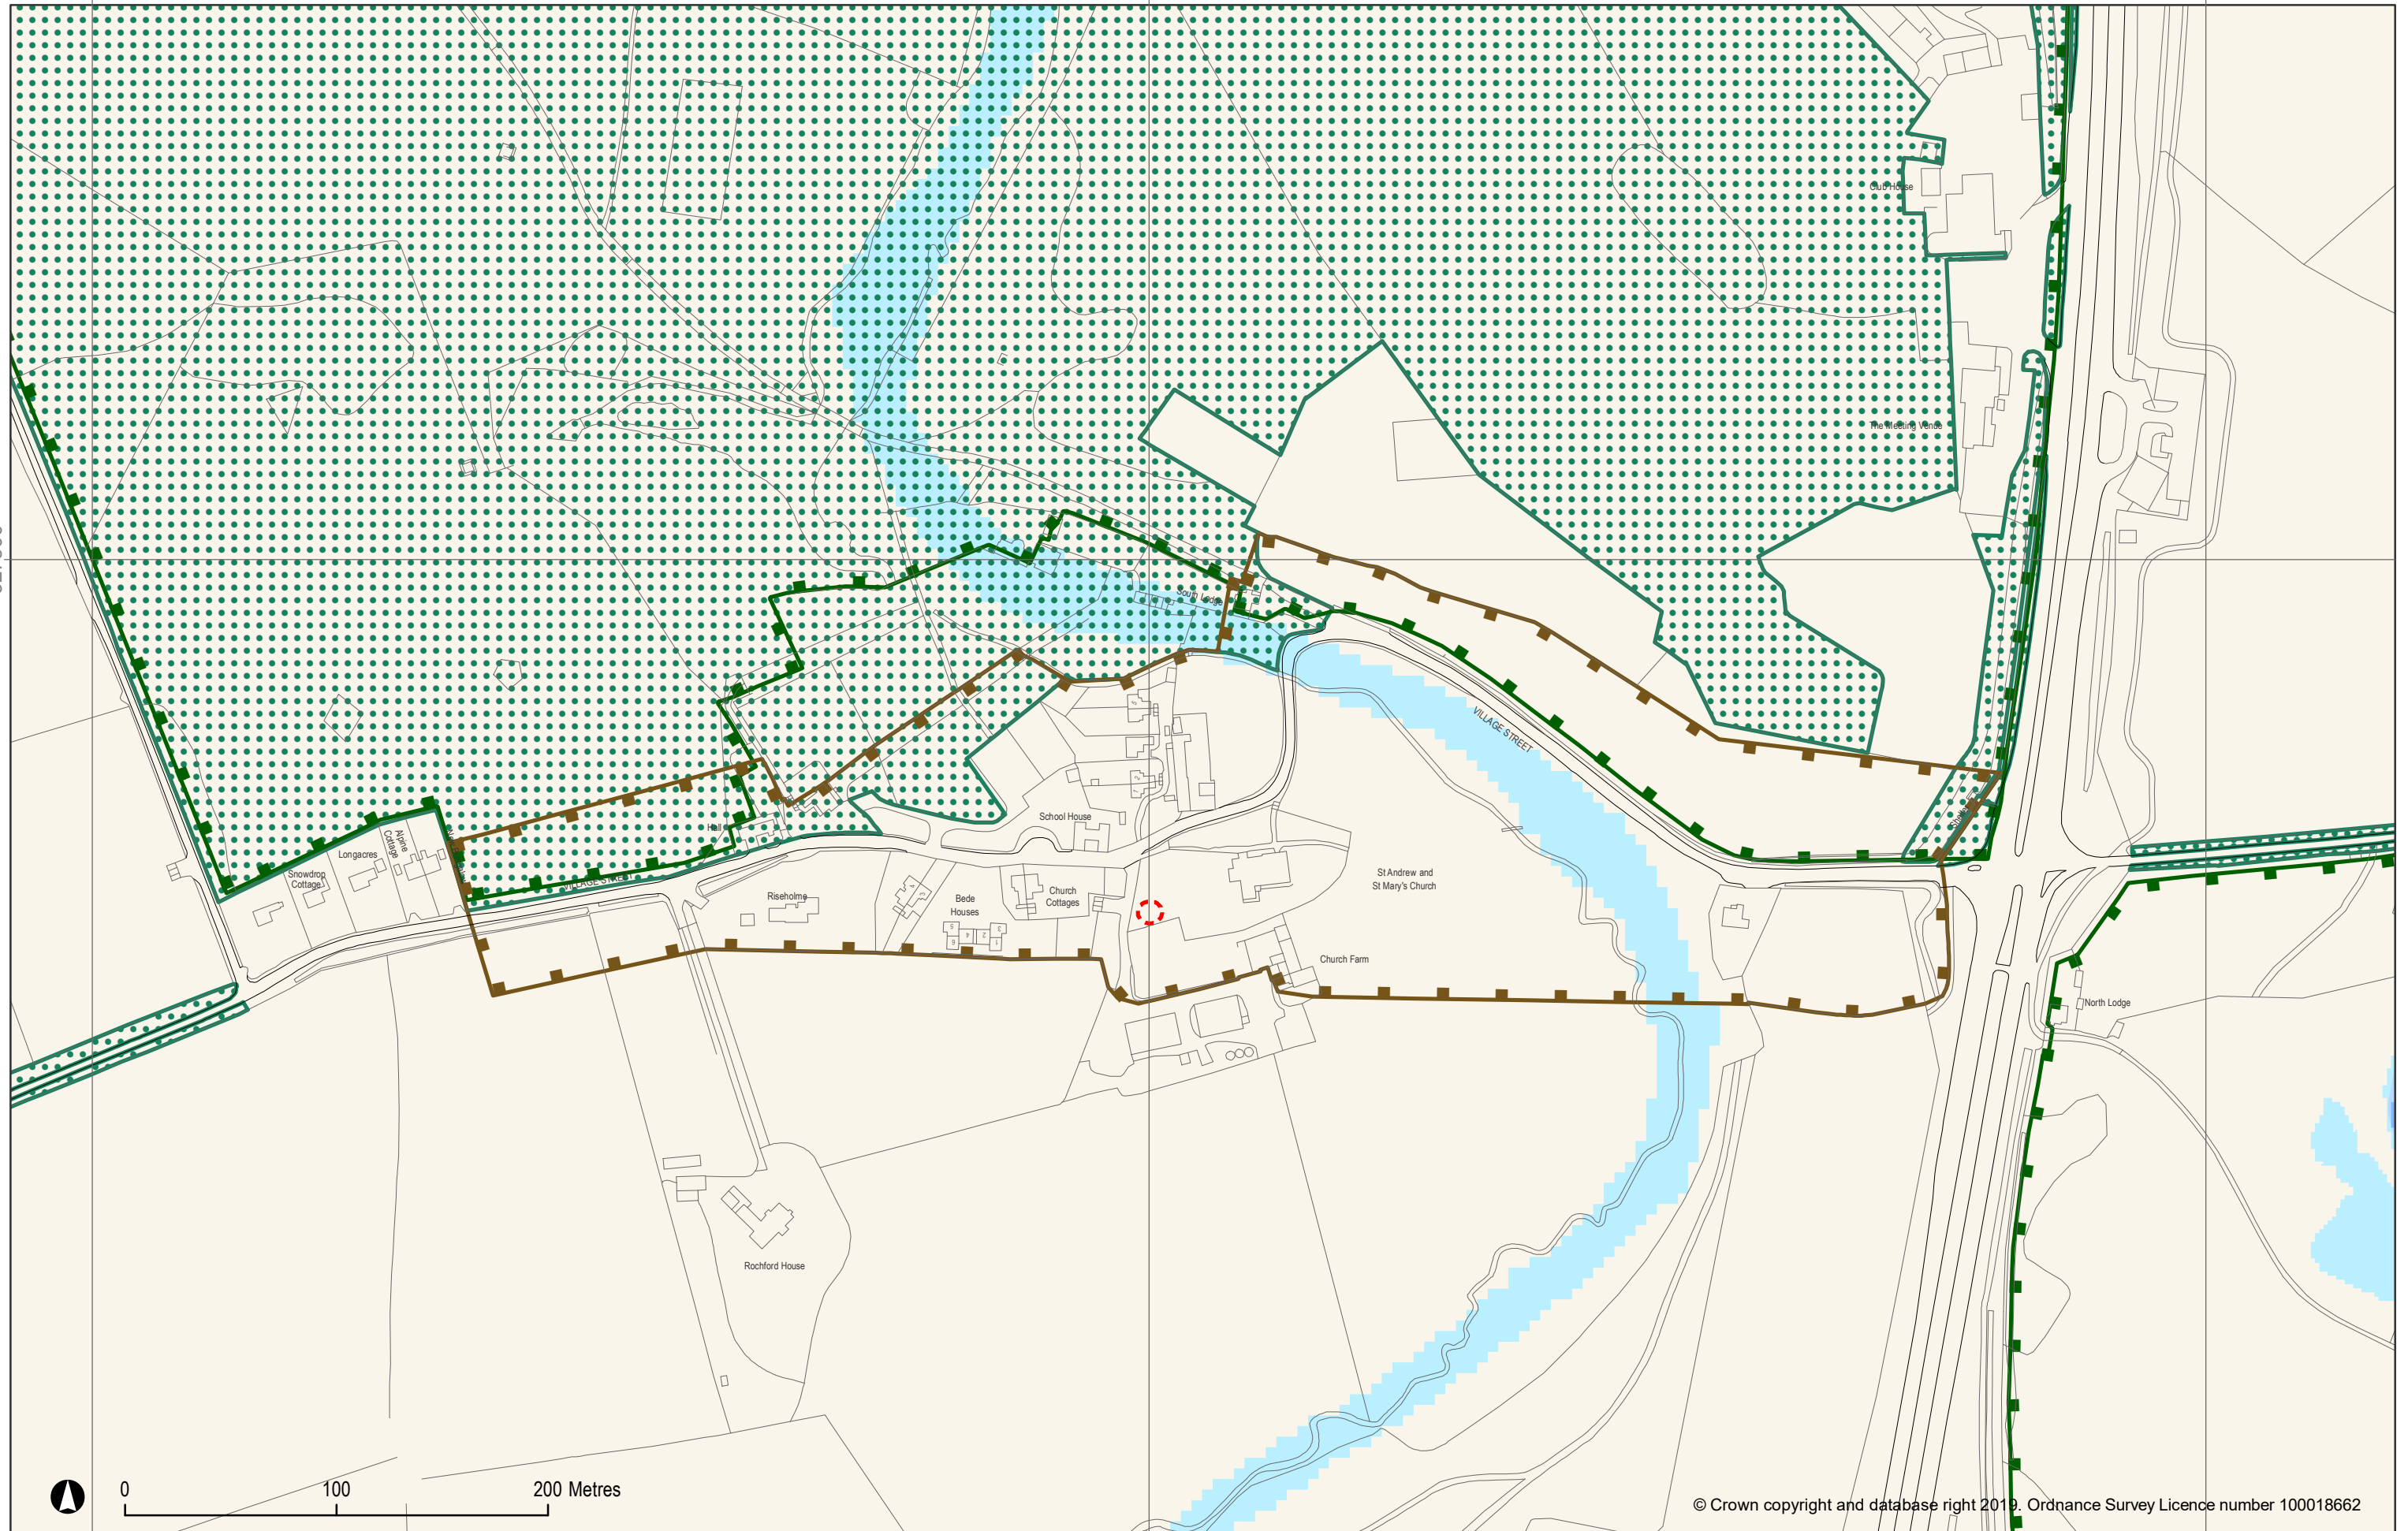

491500

492000

492500

327500

© Crown copyright and database right 2019. Ordnance Survey Licence number 100018662

© Natural England copyright 2019. Information licensed under the Open Government Licence v3.0. © Greater Lincolnshire Nature Partnership 2019

**SOUTH
KESTEVEN
DISTRICT
COUNCIL**

South Kesteven District Council
Local Plan to 2036 - Policies Map: Final

Inset 70: Stoke Rochford