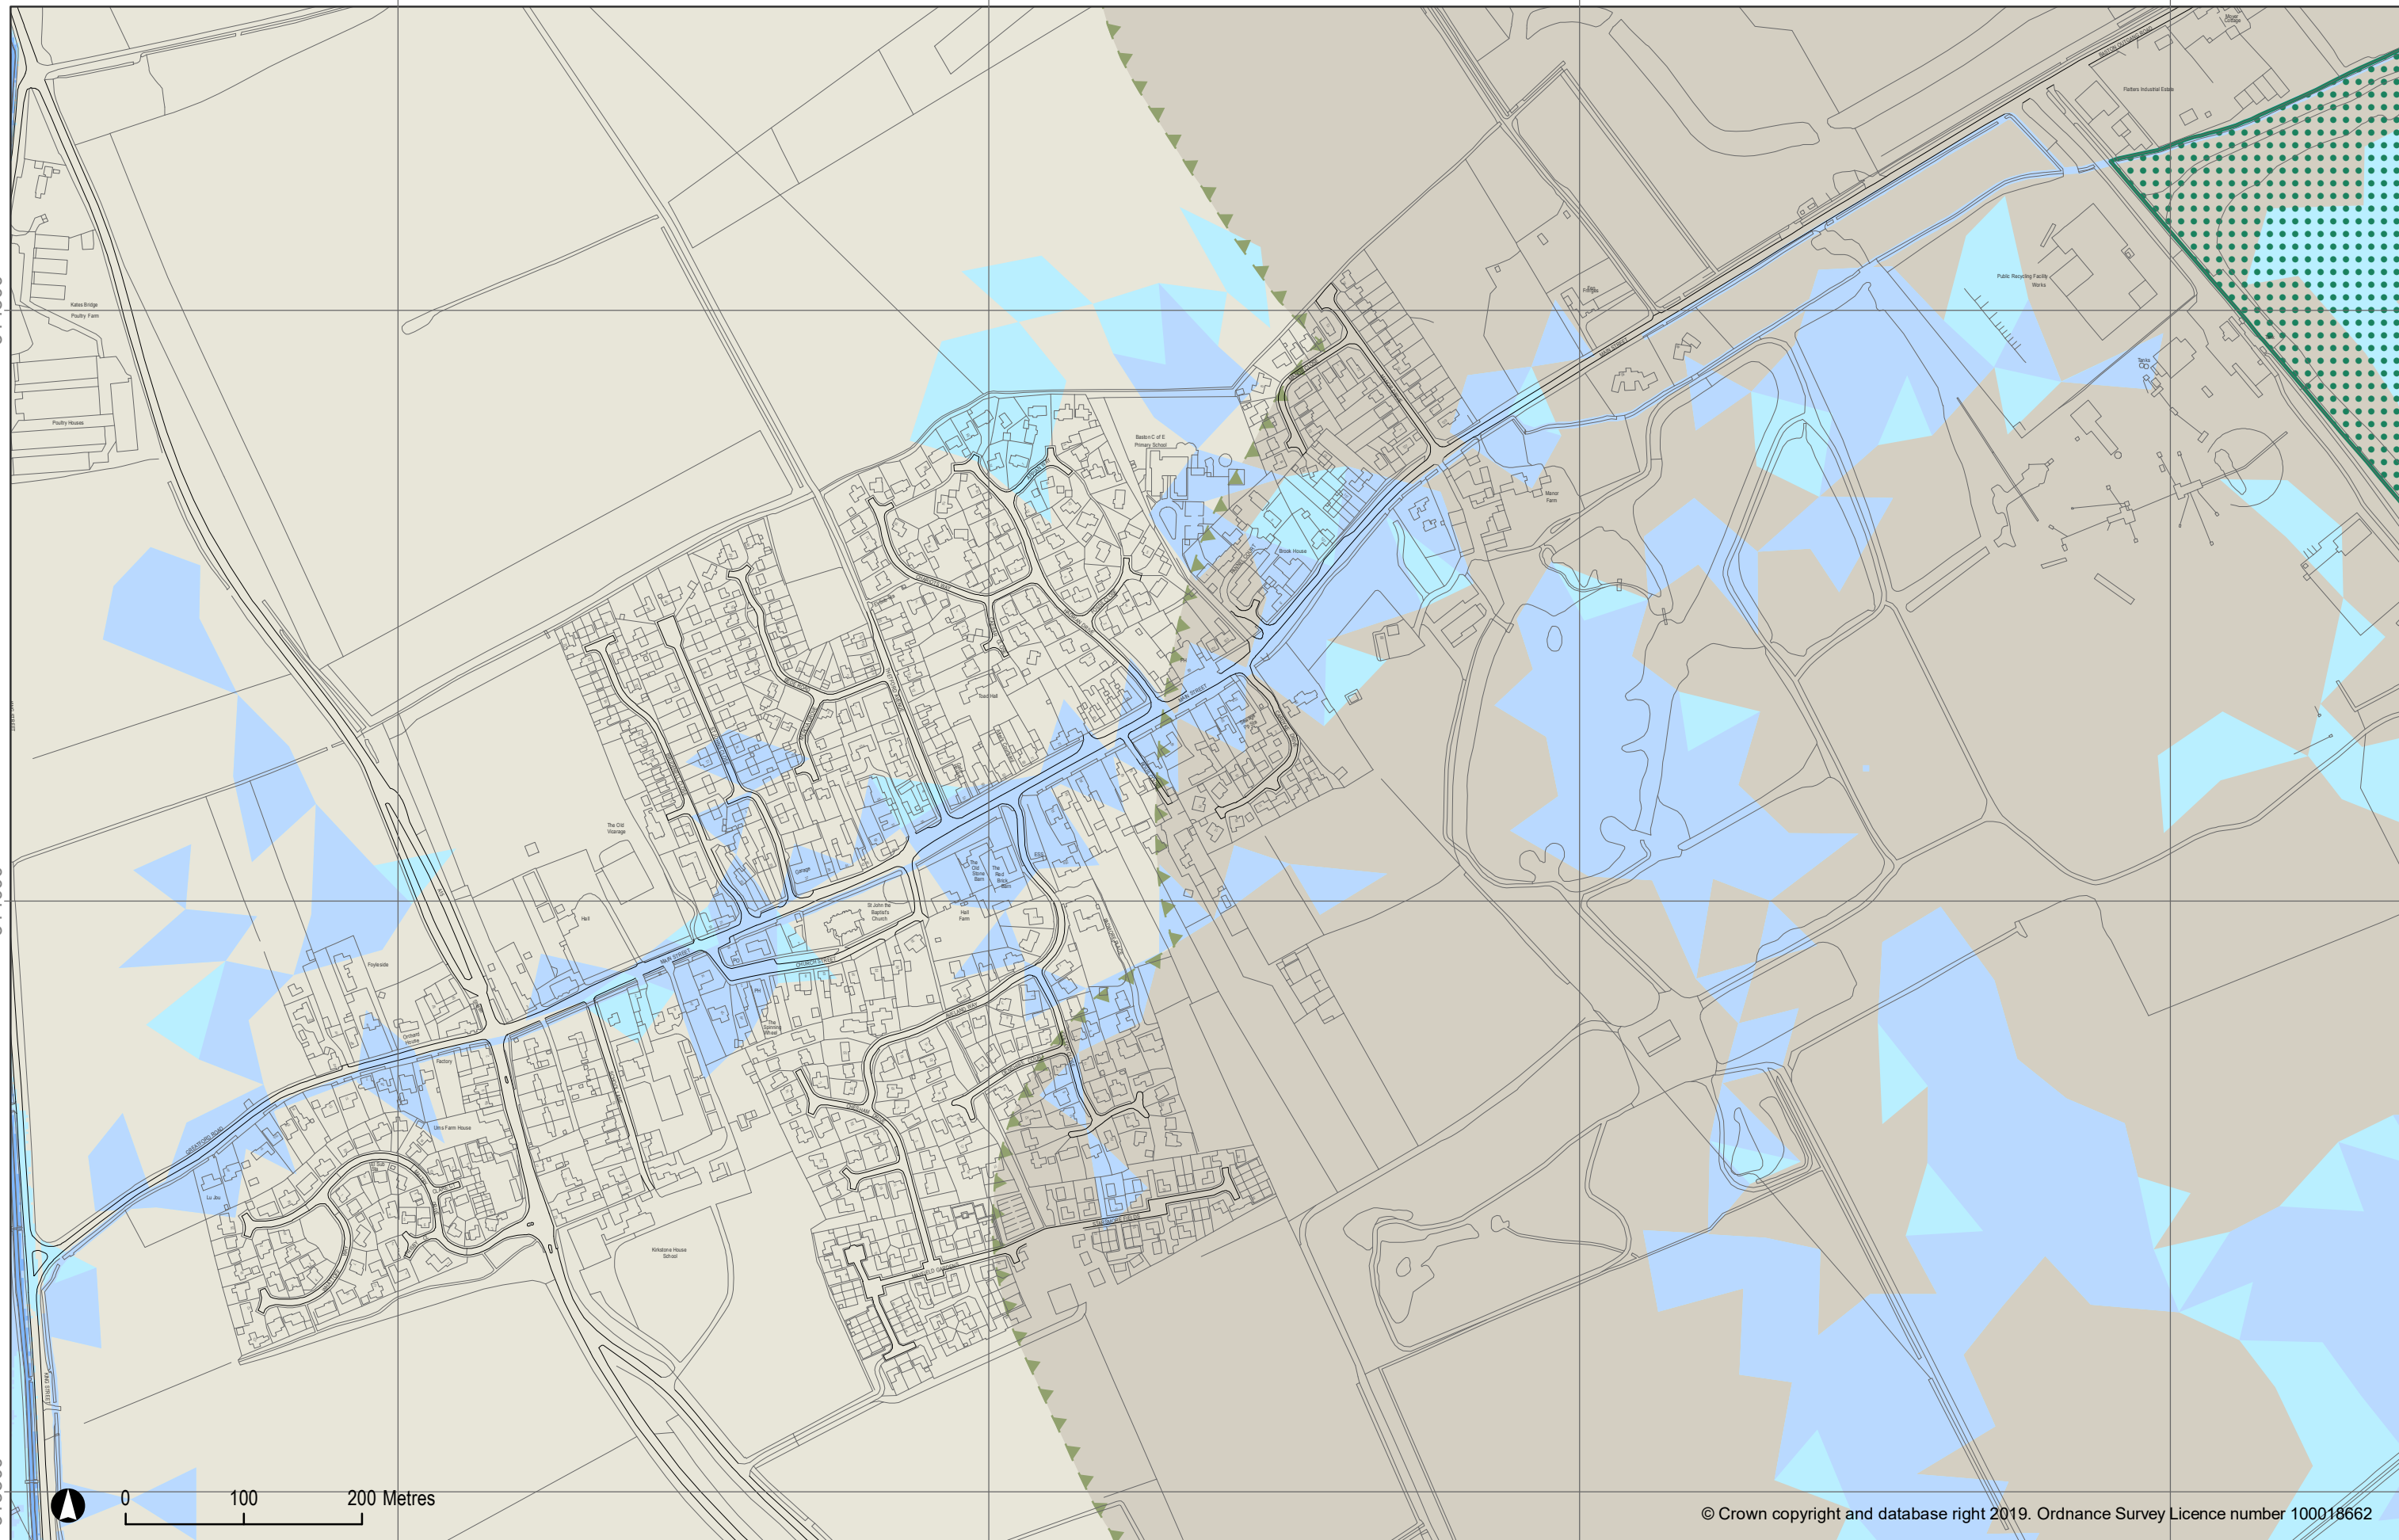

511000

511500

512000

512500

314500

314000

313500

© Crown copyright and database right 2019. Ordnance Survey Licence number 100018662

© Natural England copyright 2019. Information licensed under the Open Government Licence v3.0. © Greater Lincolnshire Nature Partnership 2019

**SOUTH
KESTEVEN
DISTRICT
COUNCIL**

South Kesteven District Council
Local Plan to 2036 - Policies Map: Final

Inset 8: Baston